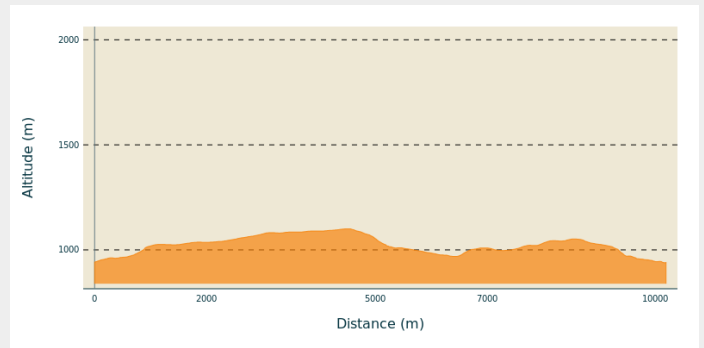

Difficulty : Very easy

Type : Loop

Trek

Departure : Place du Couvent (Le Monastier-sur-Gazeille)

Cities : 1. Monastier-sur-Gazeille

Altimetric profile

Min elevation 939 m Max elevation 1100 m

On your path...